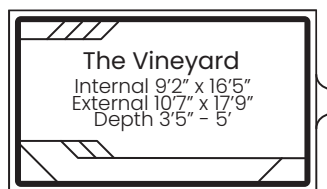

Introducing Quantum Plunge Pools

The Nantucket

- Slim design perfect for narrow spaces
- Extended second entry step
- Unobtrusive side entry steps

The Vineyard

- Long bench seat down one side
- Shallow end steps on both sides
- Deep end step for safe entry and exit